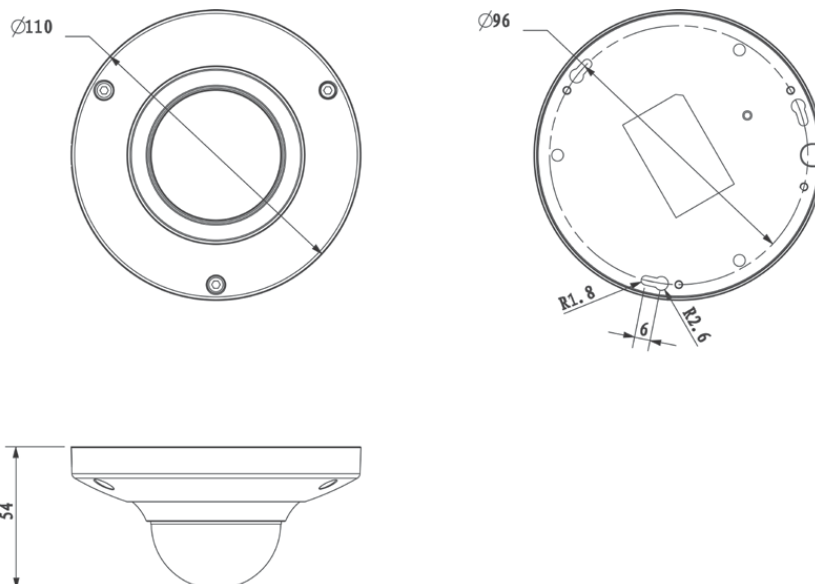

## 2Megapixel Full HD Vandal-proof Network Mini Dome Camera

### Features

- 1/3" 2Megapixel progressive scan Exmor CMOS
- H.264 & MJPEG dual-stream encoding
- 25/30fps@1080P(1920×1080)
- DWDR, Day/Night, 2DNR, AWB, AGC, BLC
- Multiple network monitoring: Web viewer, CMS(DSS/PSS) & DMSS
- 3.6mm fixed lens (2.8mm, 6mm, 8mm optional)
- Micro SD memory, IP66, IK10, PoE

### Dimensions (mm)

**NC2-DB20C**

---

Power Consumption	<2.5W
Working Environment	-10°C~+60°C, 10%~90%
Protection Level	IK10 & IP66
Dimensions	φ110×54mm
Weight	0.25kg