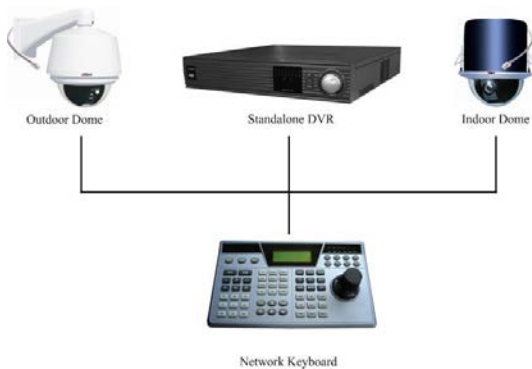

Connection Sample

Direct Mode